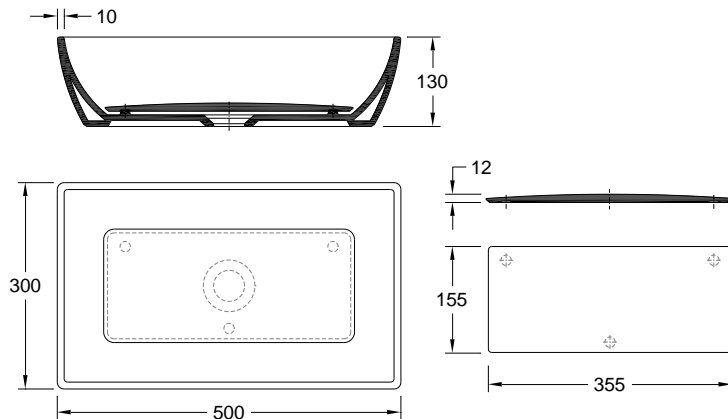

Warranty
Garantie

10 years

Technical Drawing | Dessin technique

Dimensions | Dimensions (mm)

| | |
|----|-----|
| W | 500 |
| KG | 7 |
| L | 300 |
| H | 130 |

Components | Composants

| | | |
|-------------------------------|--|---|
| Included Inclus | | Ceramic Cover f/ Wsb. Picasso 50cm Plaque Céramique pour Lav. Picasso 50cm |
| | | |
| | | |
| | | |
| Required Nécessaire | | Pedestal (if applicable - check) Colonne (le cas échéant - consulter) |
| | | Tap Robinet |
| | | Discharge valve Bonde d'évacuation |
| | | Siphon Siphon |