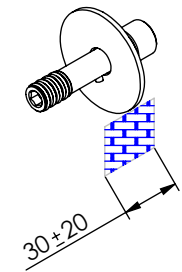

Mixer Installation Manual

SANITERRA® 1°

Service:

MAX 80 C°

-65 C°
-15 C°

Adjustable Pliers

Special Key 16,5

2 (...) 6mm

2°

Fixed:

3°

4°

5°

Maintenance: