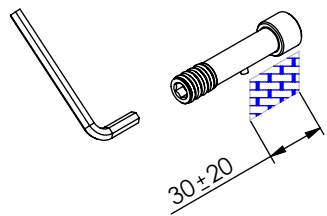

Adjustable Pliers

Special Key 16,5

2 (...) 6mm

2°

Fixed: