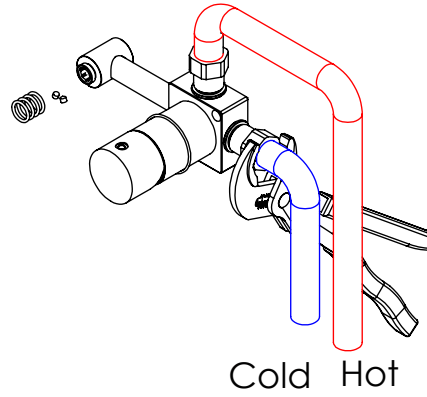

Washbasin Mixer Installation Manual

2°

Conection: