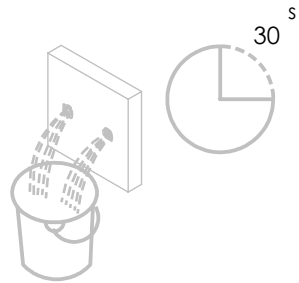

# SANITERRA® 1°

Service:

MAX  
80 C°

-65 C°  
-15 C°

Adjustable Pliers

Screw Driver

Special Key 16,5

Level