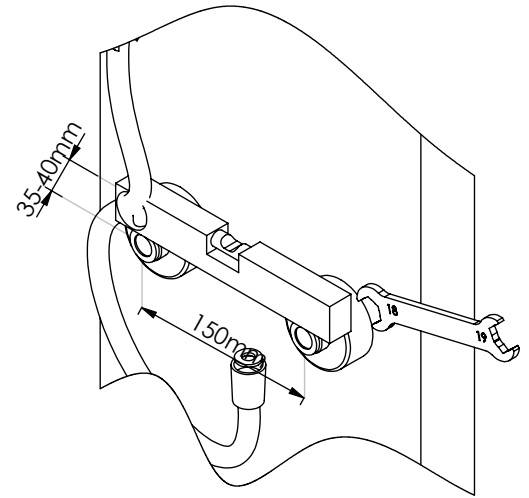

Bath shower Mixer Installation Manual

SANITERRA® 1°

Service:

MAX
80 C°

-65 C°
-15 C°

30°

Adjustable Pliers

18-19 / 30mm

level

2mm

2°

3°

Fixed:

4°

5°

Maintenance: