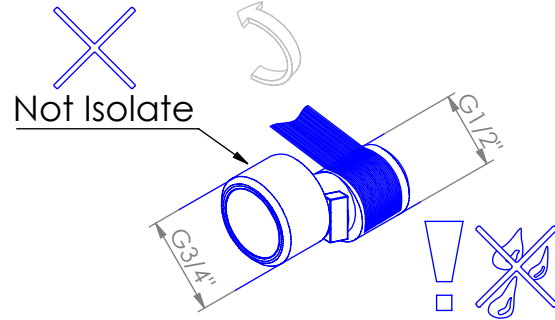

Bath shower Mixer Installation Manual

SANITERRA® 1°

Service:

MAX
80 C°

-65 C°
-15 C°

30°

Adjustable Pliers

18-19 / 30mm

level

2mm

2°

3°

Fixed:

4°

5°

Maintenance: