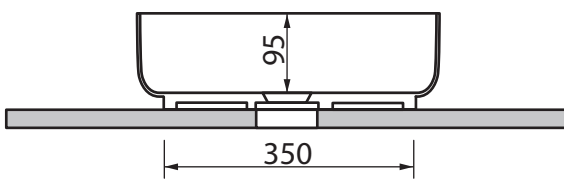

CUBA

- Kg 13
- cm 60x42xh 13,5
- Pz./Pallet 27

Wash Bowl 60*42 COTONE CUBA soft stone without overflow

Collezione - Collection: Soft Stone
Articolo - Code: 315023
Peso - Weight: 13 KG
Senza troppo pieno
No Overflow:

- Vanilla  315023V
- Rose  315023R
- Avocado  315023A
- Bluavio  315023B

N.B.
Scasso consigliato sul top, foro diametro 100 mm

Brass  16101204Cr

Milano BRACA Brass Large Click Clack pop up waste Chrome Finish

- Vanilla  39500002V
- Rose  39500002R
- Avocado  39500002A
- Bluavio  39500002B

Universal click clack drain with adapter for free drain in brass with cap in soft stone