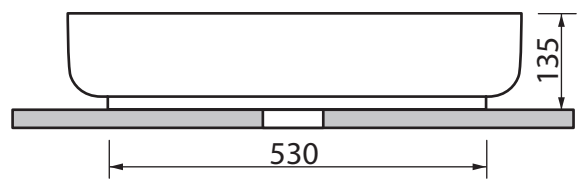

CUBA

- Kg 13
- cm 60x42xh 13,5
- Pz./Pallet 27

Wash Bowl 60*42 COTONE CUBA soft stone without overflow

Collezione - Collection: Soft Stone
Articolo - Code: 315023
Peso - Weight: 13 KG
Senza troppo pieno
No Overflow:

- Vanilla  315023V
- Rose  315023R
- Avocado  315023A
- Bluavio  315023B

N.B.
Scasso consigliato sul top, foro diametro 100 mm

Brass  16101204Cr

Milano BRACA Brass Large Click Clack pop up waste Chrome Finish

- Vanilla  39500002V
- Rose  39500002R
- Avocado  39500002A
- Bluavio  39500002B

Universal click clack drain with adapter for free drain in brass with cap in soft stone