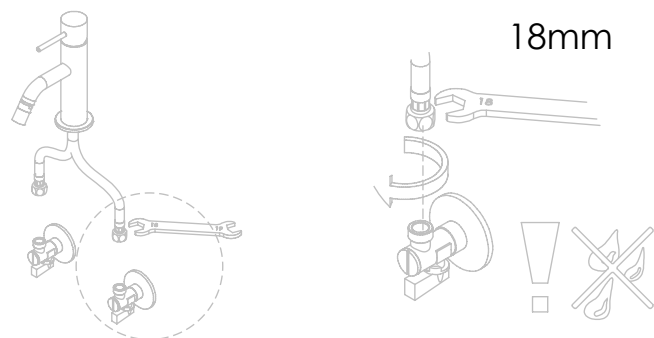

Service:

- 11mm
- 18-19mm
- 24-25mm
- 2,5mm/6MM

Washbasin Mixer Installation Manual

2°

3°

Fixed:

4°

5°

Maintenance: