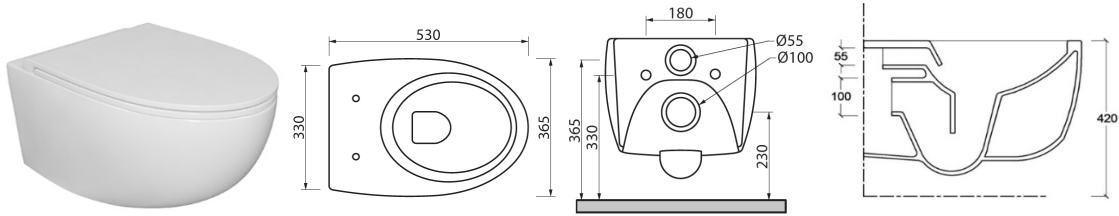

**MILANO.BULL.TOILET.WALL MOUNTED#211011**

Description	Dimention	Weigth	Order No.
No rim,wash down model with hidden fixing Sanitary ceramics with special colorful surface finishing with attractive looking for a long time			
<b>Variant</b>			
	36.5*53*39 cm	24kg	<b>211011</b>
<b>Colors</b>			
(W)White,(K)Cream,(C)Coffe,(S)Sand,(y)Ice,(G)Graphite,(M)Magnesiume			
<b>Infobox</b>			
Hidden fixing kit is included in delivery			
<b>Suitable products</b>			
Soft close and quick release			<b>701011</b>