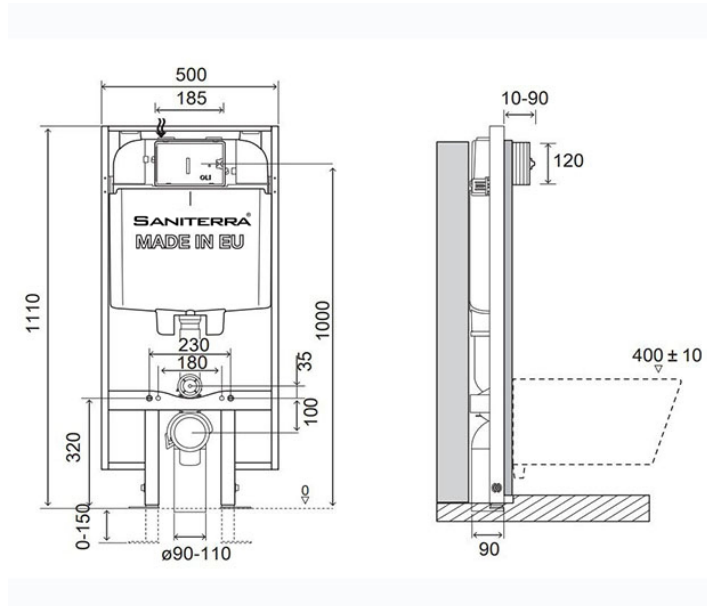

## Technical Sheet

Smart Silent Cistern  
For Wall Mounted Toilet

### Definition and Application

- Pre-assembled structure for installation in front of masonry wall and finish in light wall, plasterboard wall and technical support rail for light wall
- Compatible with all wall-hung WC pans

#### Structure

- In painted tubular corrosion resistant
- Height regulation of the adjustable floor brackets (0-150 mm);
- Depth adjustable outlet bend
- Tested for 400kg load