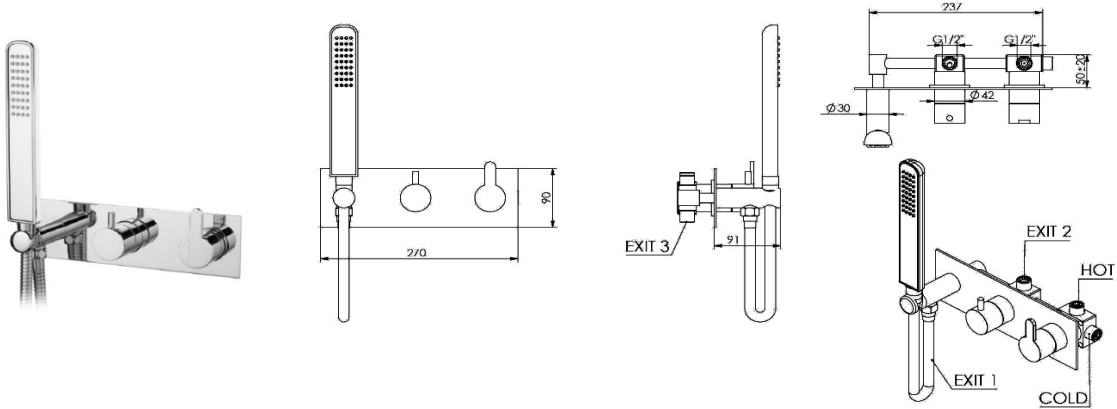

**MILANO.BRACA.CONCEALED 2/3 WAY MIXER WITH SET HAND SHOWER
#15131012A**

Description	Order No.
Basic set for concealed installation	
Ceramic cartridge Aguas 35, with divert valve, 2 outlets, divert hand shower/showerhead, includes: visible parts with functional unit and hand shower, recommended operating pressure 3-5 bar	
Variant	
90*270mm	15131012A
Colors	
(W)White,(K)Cream,(C)Coffe,(S)Sand,(y)Ice,(G)Graphite,(M)Magnesiume,ch(chrome)	
Infobox	
kit is included in delivery	
Suitable products	

All drawings contain the necessary measurements which are subject to standard tolerances. They are stated in mm and are non-binding.