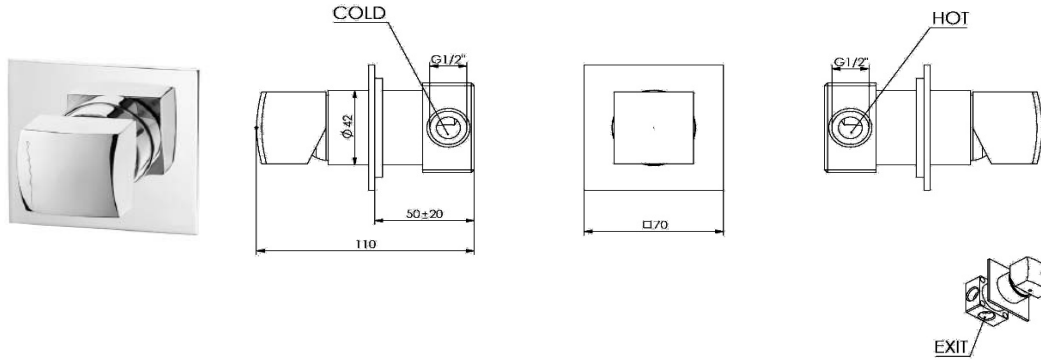

TUSCANO.KING.CONCEALED 1WAY OUT SHOWER MIXER #15122017

Description	Order No.
Basic set for concealed installation. Ceramic cartridge Aguas 35, Includes: visible parts with functional unit, recommended operating pressure 3-5 bar	
Variant	
70*70mm	15122017
Colors	
(W)White,(K)Cream,(C)Coffe,(S)Sand,(y)Ice,(G)Graphite,(M)Magnesiume,ch(chrome)	
Infobox	
kit is included in delivery	
Suitable products	

All drawings contain the necessary measurements wich are subject to standard tolerances.They are stated in mm and are non-binding.