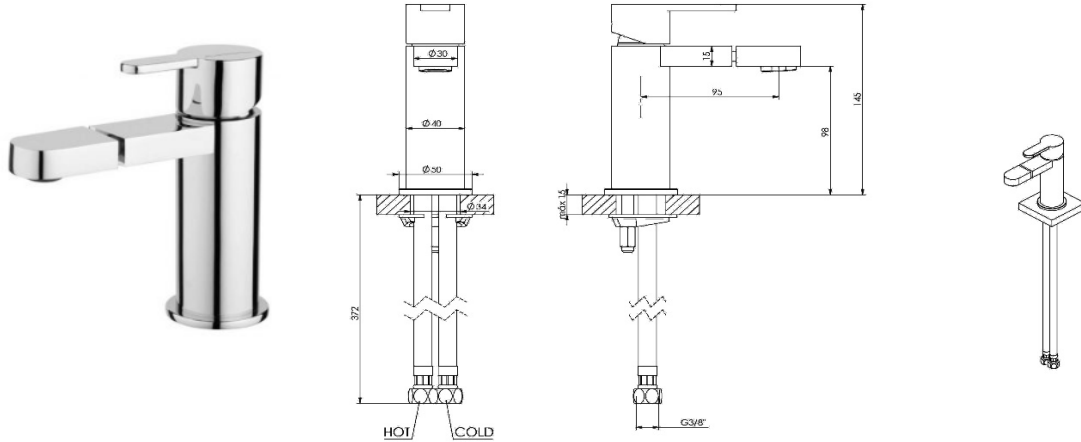

MILANO.BRACA.BIDET MIXER #141012

Description	Height	Spout	Order No.
With pop-up waste set.			
Ceramic cartridge Aguas 25,felexibale connection hose 3/8",normal spray,spout fix with ball joint.recommended operation pressure 3-5 bar			
Variant	145mm	95mm	141012
Colors			
(W)White,(K)Cream,(C)Coffe,(S)Sand,(y)Ice,(G)Graphite,(M)Magnesiume,ch(chrome)			
Infobox			
kit is included in delivery			
Suitable products			
			631011
			631031
			611031

All drawings contain the necessary measurements wich are subject to standard tolerances.They are stated in mm and are non-binding.