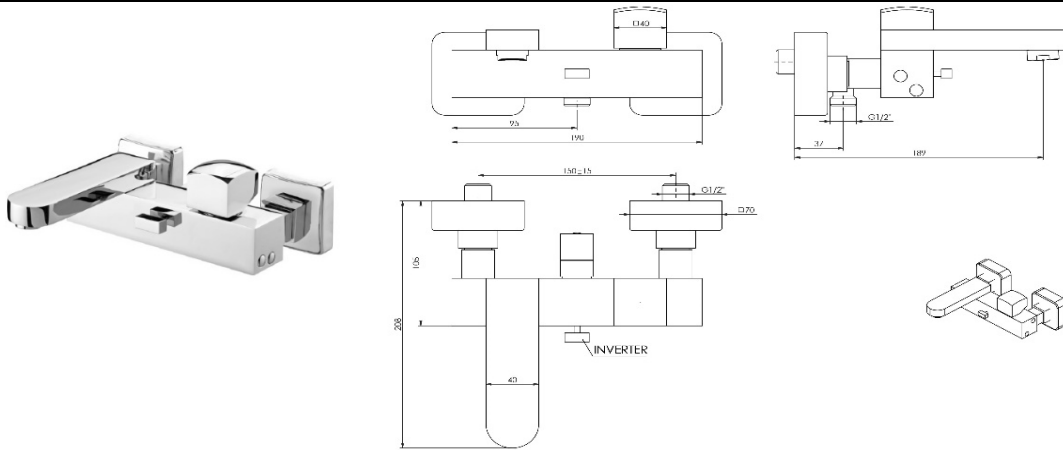

TUSCANO.KING.BATH MIXER #132017

Description	Length	Spout	Order No.
with shower kit and hose Ceramic cartridge Aguas 25, hose connection DN 15, recommended operation pressure 3-5 bar.			
Variant			
	190mm	189mm	132017
Colors			
(W)White,(K)Cream,(C)Coffe,(S)Sand,(y)Ice,(G)Graphite,(M)Magnesiume,ch(chrome),Gold			
Infobox			
kit is included in delivery			
Suitable products			

All drawings contain the necessary measurements wich are subject to standard tolerances.They are stated in mm and are non-binding.