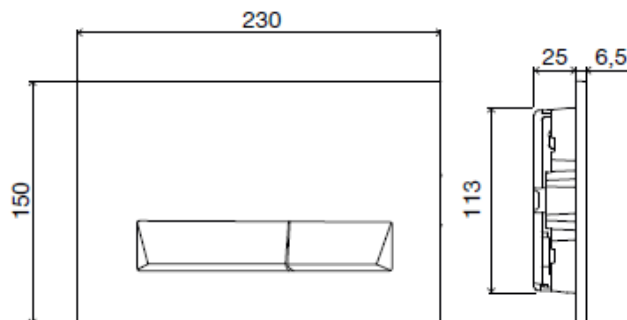

## Technical Sheet

DIAMOND Control Plate  
#742011

Millimetres measures

### Technical Features

- Dual flush
- Mechanic actuation
- Dimensions: 230 X 150 mm
- Actuation force <20N
- 6,5 mm thickness
- Opening and closing with "click" system