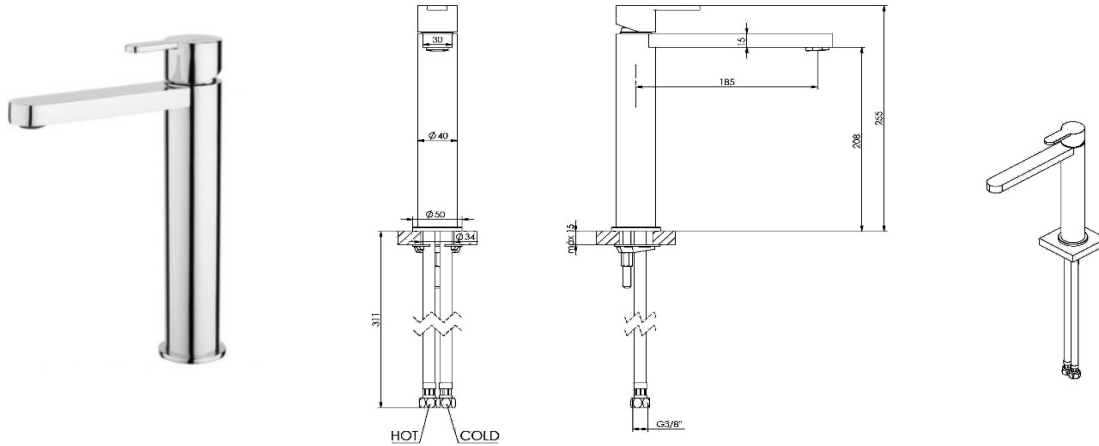

MILANO.BRACA.WSHBASIN HIGH MIXER #111012H

Description	Height	Spout	Order No.
With pop-up waste set. Ceramic cartridge Aguas 25,felexible connection hose 3/8",aerator adjustable,normal spray recommended operation pressure 3-5 bar			
Variant	255mm	185mm	111012H
Colors (W)White,(K)Cream,(C)Coffe,(S)Sand,(y)Ice,(G)Graphite,(M)Magnesiume,ch(chrome)			
Infobox kit is included in delivery			
Suitable products			311041 311042 311043

All drawings contain the necessary measurements wich are subject to standard tolerances.They are stated in mm and are non-binding.