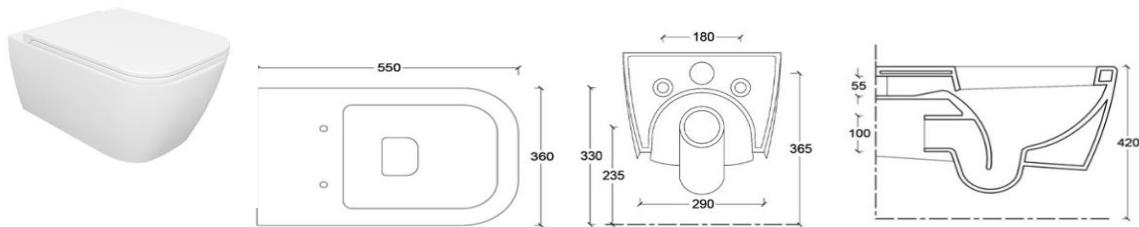

**TUSCANO.TOILET.WALL MOUNTED#212011**

Description	Dimention	Weigth	Order No.
No rim, wash down model with hidden fixing Sanitary ceramics with special colorful surface finishing with attractive looking for a long time			
<b>Variant</b>			
	54*36*32h cm	27kg	<b>212011</b>
<b>Colors</b>			
(W)White,(K)Cream,(C)Coffe,(S)Sand,(y)Ice,(G)Graphite,(M)Magnesiume			
<b>Infobox</b>			
Hidden fixing kit is included in delivery			
<b>Suitable products</b>			
Soft close and quick release			<b>702011</b>