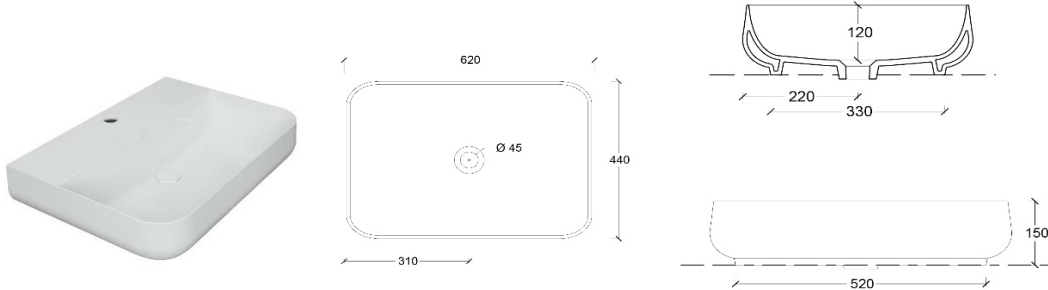

TUSCANO.WASH BASIN#322054

Description	Dimention	Weigth	Order No.
Single hole can be installed wall hung or sited on,without overflow. Sanitary ceramics with special colorful surface finishing with attractive looking for a long time			
Variant			
	62*44*15cm	18kg	322054
Colors	(W)White,(K)Cream,(C)Coffe,(S)Sand,(y)Ice,(G)Graphite,(M)Magnesiume		
Infobox	Hidden fixing kit is included in delivery		
Suitable products	Ceramic cap		
			530012