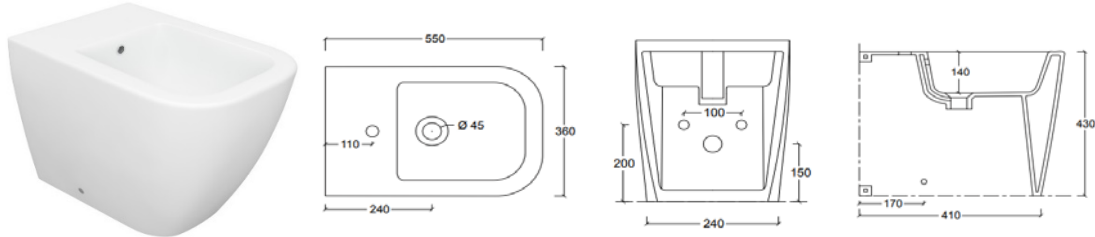

TUSCANO.BIDET.FREE STANDING#632011

Description	Dimention	Weigth	Order No.
Single hole bidet with overflow and hidden fixing Sanitary ceramics with special colorful surface finishing with attractive looking for a long time			
Variant	54*36*42h cm	26kg	632011
Colors	(W)White,(K)Cream,(C)Coffe,(S)Sand,(y)Ice,(G)Graphite,(M)Magnesiume		
Infobox	Hidden fixing kit is included in delivery		