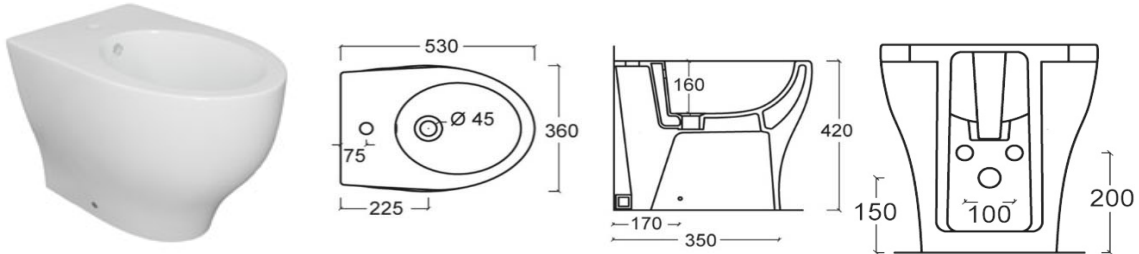

**MILANO.FOX.BIDET.FREE STANDING#631031**

Description	Dimension	Weigth	Order No.
Single hole bidet overflow Sanitary ceramics with special colorful surface finishing with attractive looking for a long time			
<b>Variant</b>			
	53*36*42h cm	23kg	<b>631031</b>
<b>Colors</b>			
(W)White,(K)Cream,(C)Coffe,(S)Sand,(y)Ice,(G)Graphite,(M)Magnesiume			
<b>Infobox</b>			
Hidden fixing kit is included in delivery			