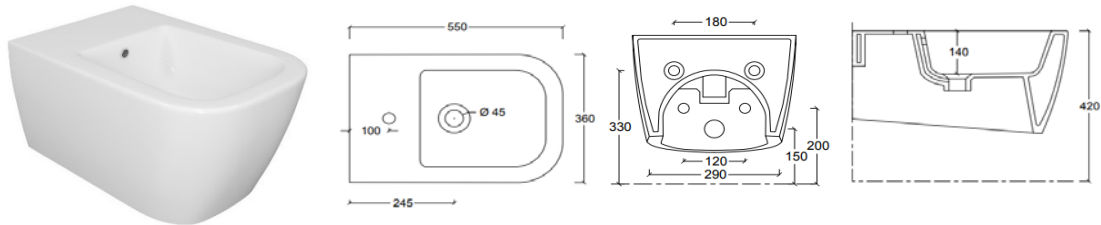

**TUSCANO.BIDET.WALL MOUNTED#612011**

Description	Dimention	Weigth	Order No.
Single hole bidet with overflow and hidden fixing Sanitary ceramics with special colorful surface finishing with attractive looking for a long time			
<b>Variant</b>	54*36*32h cm	24kg	<b>612011</b>
<b>Colors</b>			
(W)White,(K)Cream,(C)Coffe,(S)Sand,(y)Ice,(G)Graphite,(M)Magnesiume			
<b>Infobox</b>			
Hidden fixing kit is included in delivery			