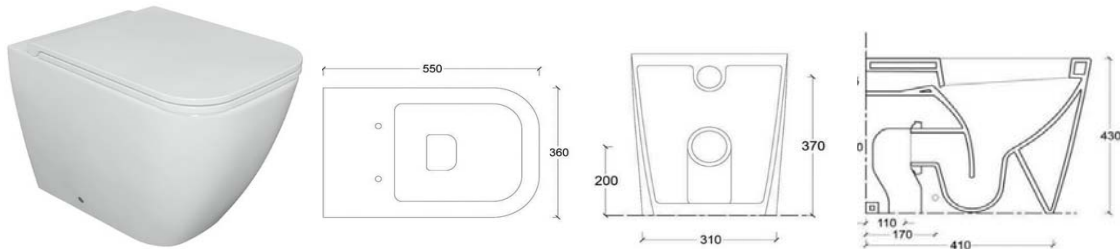

**TUSCANO.TOILET.FREE STANDING#232011**

| Description  | Dimension    | Weigth | Order No.     |
|--|--------------|--------|---------------|
| No rim,wash down model with wall trap<br>changeable into floor trap by technical bend.<br>Sanitary ceramics with special colorful surface<br>finishing with attractive looking for a long time |              |        |               |
| <b>Variant</b>   |              |        |               |
|  | 55*36*42h cm | 28kg   | <b>232011</b> |
| <b>Colors</b>  |              |        |               |
| (W)White,(K)Cream,(C)Coffe,(S)Sand,(y)Ice, (G)Graphite,(M)Magnesiume   |              |        |               |
| <b>Infobox</b>   |              |        |               |
| Hidden fixing kit is included in delivery  |              |        |               |
| <b>Suitable products</b>   |              |        |               |
| Soft close and quick release   |              |        | <b>702011</b> |