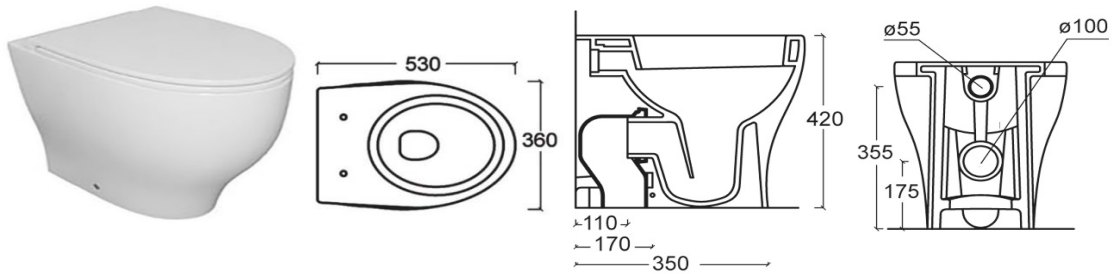

MILANO.FOX.TOILET.FREE STANDING#231031

Description	Dimention	Weigth	Order No.
No rim,wash down model with wall trap changeable into floor trap by technical bend. Sanitary ceramics with special colorful surface finishing with attractive looking for a long time			
Variant			
	53*36*42h cm	26kg	231031
Colors			
(W)White,(K)Cream,(C)Coffe,(S)Sand,(y)Ice,(G)Graphite,(M)Magnesiume			
Infobox			
Hidden fixing kit is included in delivery			
Suitable products			
Soft close and quick release			701011