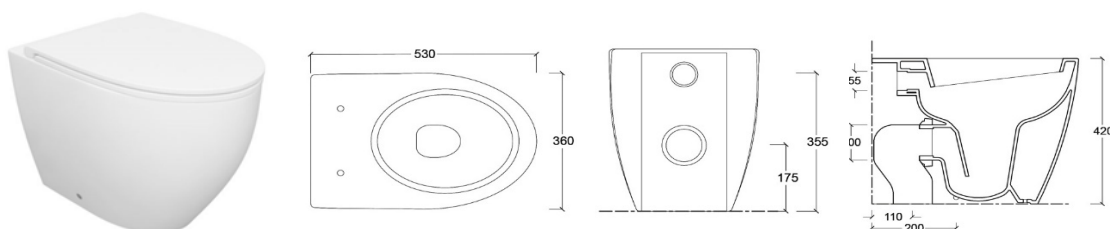

**MILANO.BULL.TOILET.FREE STANDING#231011**

Description	Dimention	Weigth	Order No.
No rim,wash down model, with wall trap changeable into floor trap by technical bend. Sanitary ceramics with special colorful surface finishing with attractive looking for a long time			
<b>Variant</b>	53*36*42 cm	27kg	<b>231011</b>
<b>Colors</b> (W)White,(K)Cream,(C)Coffe,(S)Sand,(y)Ice,(G)Graphite,(M)Magnesiume			
<b>Infobox</b> Hidden fixing kit is included in delivery			
<b>Suitable products</b> Soft close and quick release			<b>701011</b>