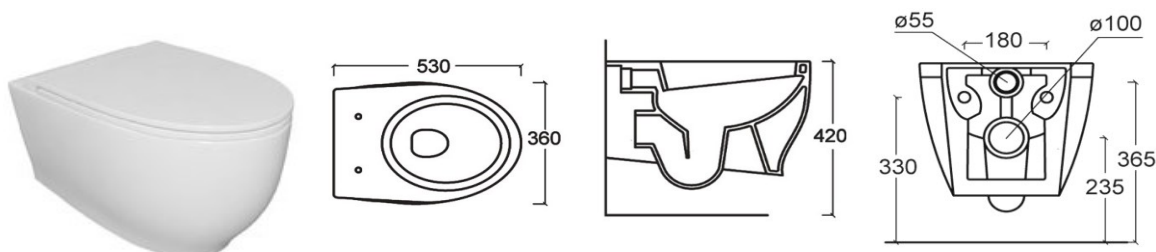

**MILANO.FOX.TOILET.WALL MOUNTED#211031**

Description	Dimension	Weigth	Order No.
No rim, wash down model with hidden fixing Sanitary ceramics with special colorful surface finishing with attractive looking for a long time			
<b>Variant</b>			
	53*36*39h cm	23kg	<b>211031</b>
<b>Colors</b>			
(W)White,(K)Cream,(C)Coffe,(S)Sand,(y)Ice,(G)Graphite,(M)Magnesiume			
<b>Infobox</b>			
Hidden fixing kit is included in delivery			
<b>Suitable products</b>			
Soft close and quick release			<b>701011</b>