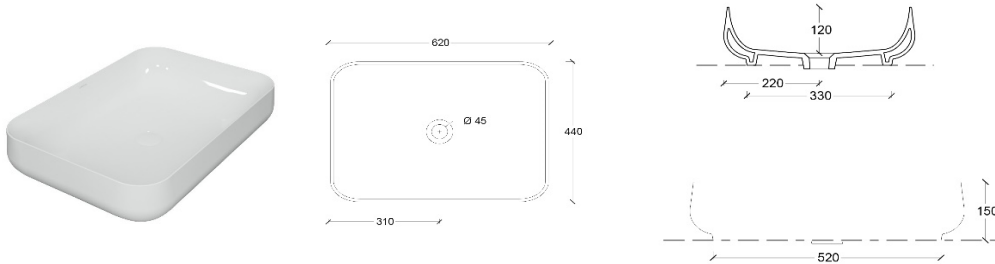

**TUSCANO.WASH BOWL#312053**

Description	Dimention	Weigth	Order No.
For install exclusively sited on,without overflow Sanitary ceramics with special colorful surface finishing with attractive looking for a long time			
<b>Variant</b>			
	62*44*15cm	15kg	<b>312053</b>
<b>Colors</b>			
(W)White,(K)Cream,(C)Coffe,(S)Sand,(y)Ice,(G)Graphite,(M)Magnesiume			
<b>Infobox</b>			
Hidden fixing kit is included in delivery			
<b>Suitable products</b>			
Ceramic cap			<b>530012</b>